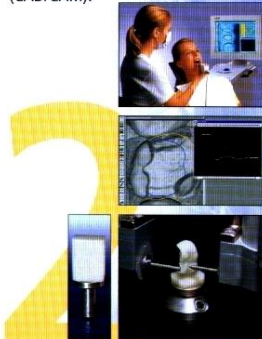

2 An optical 3D image is acquired with a small camera, directly in your mouth.
The restoration is created on the screen using the image data.
Diamond coated instruments mill a ceramic block to reproduce the design.
This is accomplished during a single appointment using Computer Aided Design/Computer Aided Manufacture (CAD/CAM).