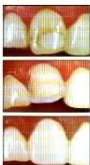

Ceramic Reconstruction step by step

1 The defective filling and decay is removed. A reflective powder layer prepares the tooth for imaging.

2 An optical 3D image is acquired with a small camera, directly in your mouth.
The restoration is created on the screen using the image data.
Diamond coated instruments mill a ceramic block to reproduce the design.
This is accomplished during a single appointment using Computer Aided Design/Computer Aided Manufacture (CAD/CAM).

3 After polishing, the new restoration fits precisely.
A unique light hardens the bonding material, uniting porcelain and tooth.
Polishing or glazing ensures a pleasantly smooth and natural feel.
The colour and appearance make the special ceramic material blend with your tooth.
Perfectly bonded porcelain ensures an extremely long life for your teeth.
Maximum strength, great looks!

CEREC

Fillings (inlays/onlays)

After decay and old filling material is removed...
The individually manufactured ceramic will be fitted exactly.
Depending on severity, the whole procedure will last between one and two hours.

Crowns

Veneers

CEREC

Why CEREC ?

- Protects and preserves your own tooth's structural integrity
- Ceramics are bio-compatible
- Only one appointment
- Perfect looks
- Perfect comfort
- Perfect quality
- Long lasting and durable
- Unquestionably the most cost effective restoration we have available today

We are at your service:

CEREC

You now have a choice

Strong, Beautiful Teeth.